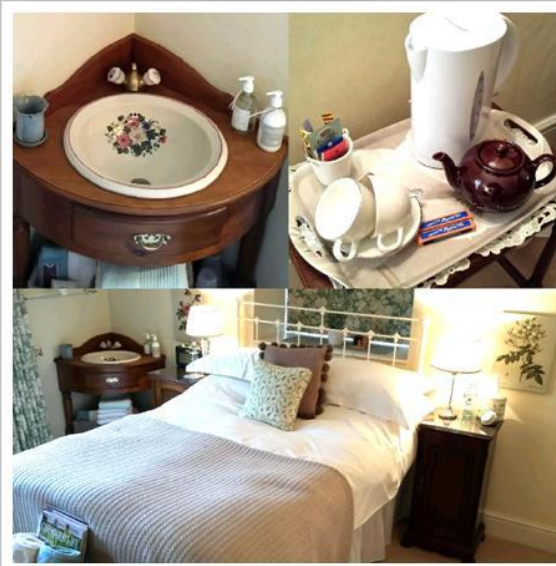

# The Highlands Bed and Breakfast

A High Quality Bed and Breakfast Accommodation in a quiet idyllic setting on the Stinchcombe Hill overlooking the Golf Course and adjacent to the Cotswold Way.

Welcome tea and homemade cake on arrival - Wifi access for all rooms - Delicious Full English breakfast - Car parking available.