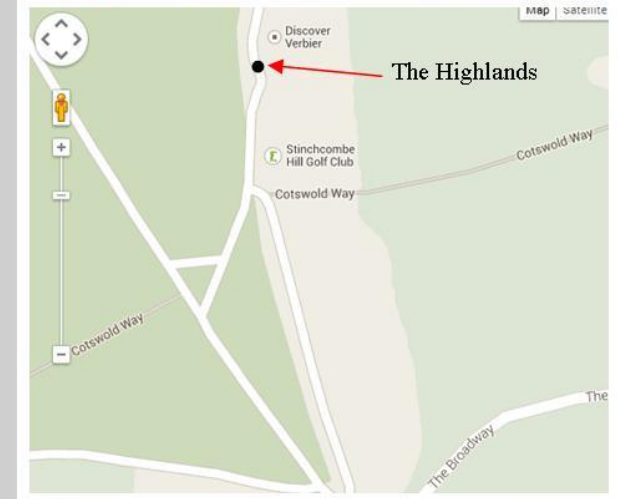

# The Highlands Bed and Breakfast

A High Quality Bed and Breakfast Accommodation in a quiet idyllic setting on the Stinchcombe Hill overlooking the Golf Course and adjacent to the Cotswold Way.

Welcome tea and homemade cake on arrival - Wifi access for all rooms - Delicious Full English breakfast - Car parking available.